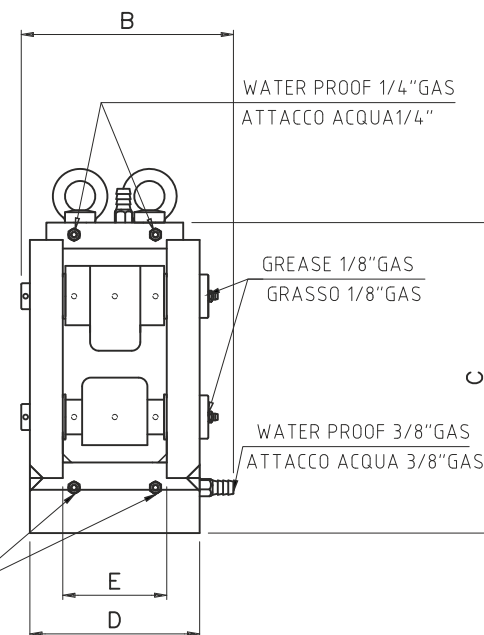

# Guide in uscita tipo CUT

## Exit guides type CUT

WATER PROOF 1/4" GAS  
ATTACCO ACQUA 1/4" GAS

Cassetta con 3 inserti indipendenti e basculanti  
Guide with 3 independent and tilting inserts

TYPE	A	B	C	D	E
CUT 130	650	245	358.5	196	120
CUT 230	850	400	415	330	236