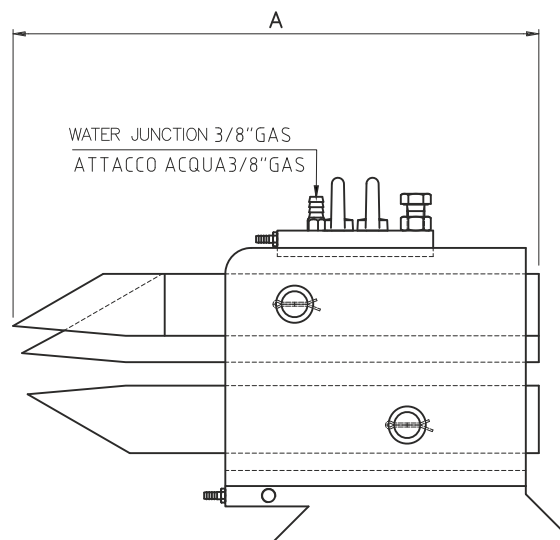

## Exit guides type CUT

WATER PROOF 1/4" GAS  
ATTACCO ACQUA 1/4" GAS

Cassetta con 3 inserti indipendenti e basculanti  
Guide with 3 independent and tilting inserts

TYPE	A	B	C	D	E
CUT 130	650	245	358.5	196	120
CUT 230	850	400	415	330	236